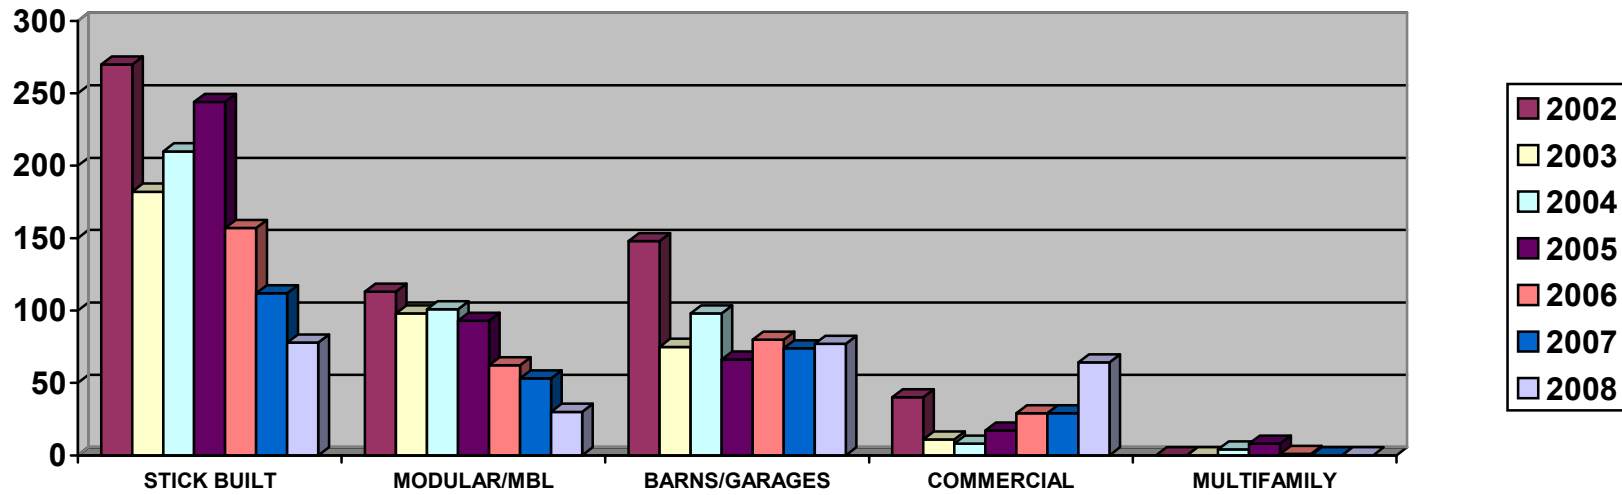

LARAMIE COUNTY PLANNING & DEVELOPMENT OFFICE
BUILDING PERMITS ISSUED

	2002	2003	2004	2005	2006	2007	2008
SINGLE FAMILY STICK BUILT	270	182	210	236	157	112	78
SINGLE FAMILY MOBILE/MODULAR	113	98	101	93	62	53	30
BARNS & GARAGES	148	75	98	66	80	74	77
MULTI-FAMILY	0	0	4	8	1	0	0
COMMERCIAL	40	11	7	17	29	29	64