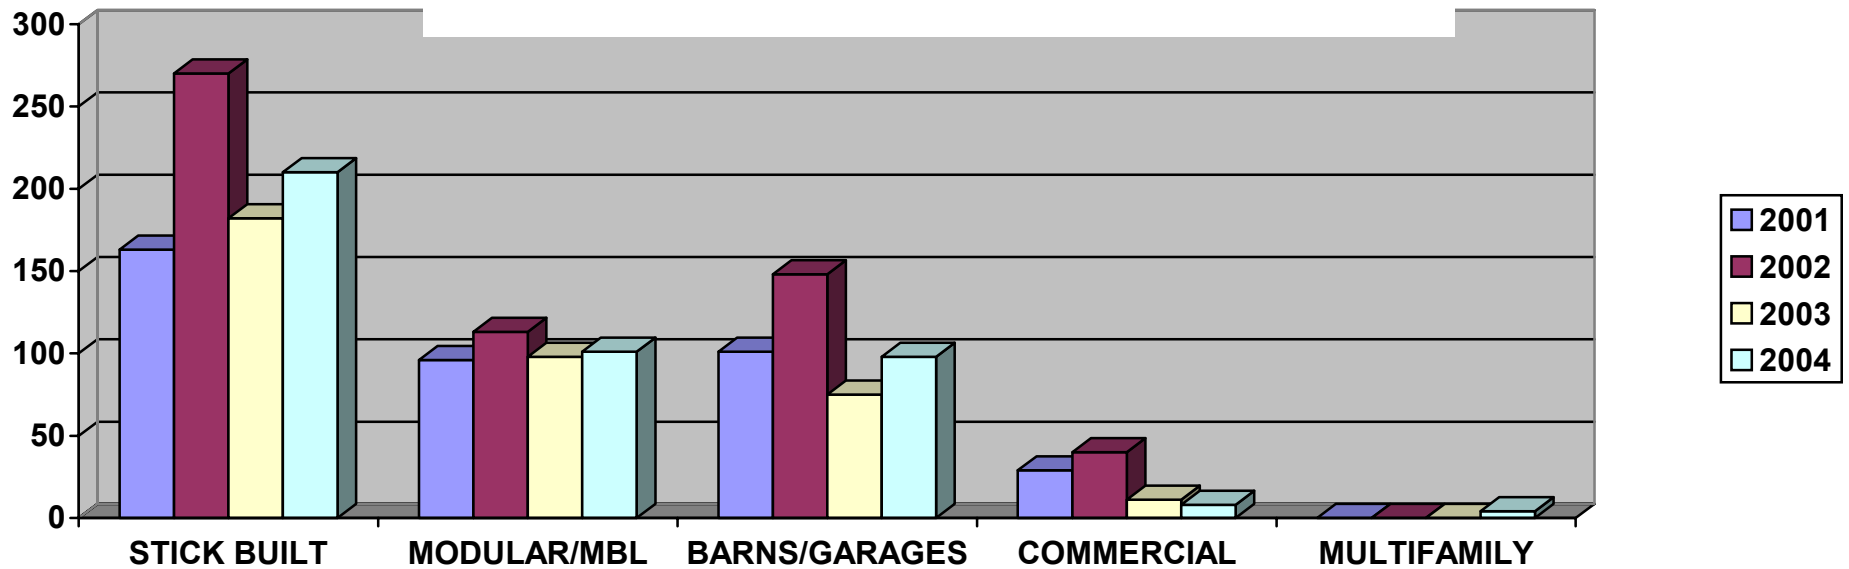

LARAMIE COUNTY PLANNING DEPARTMENT BUILDING PERMITS ISSUED

	2001	2002	2003	2004
SINGLE FAMILY STICK BUILT	163	270	182	210
SINGLE FAMILY MOBILE/MODULAR	96	113	98	101
BARNS & GARAGES	101	148	75	98
MULTI-FAMILY	0	0	0	4